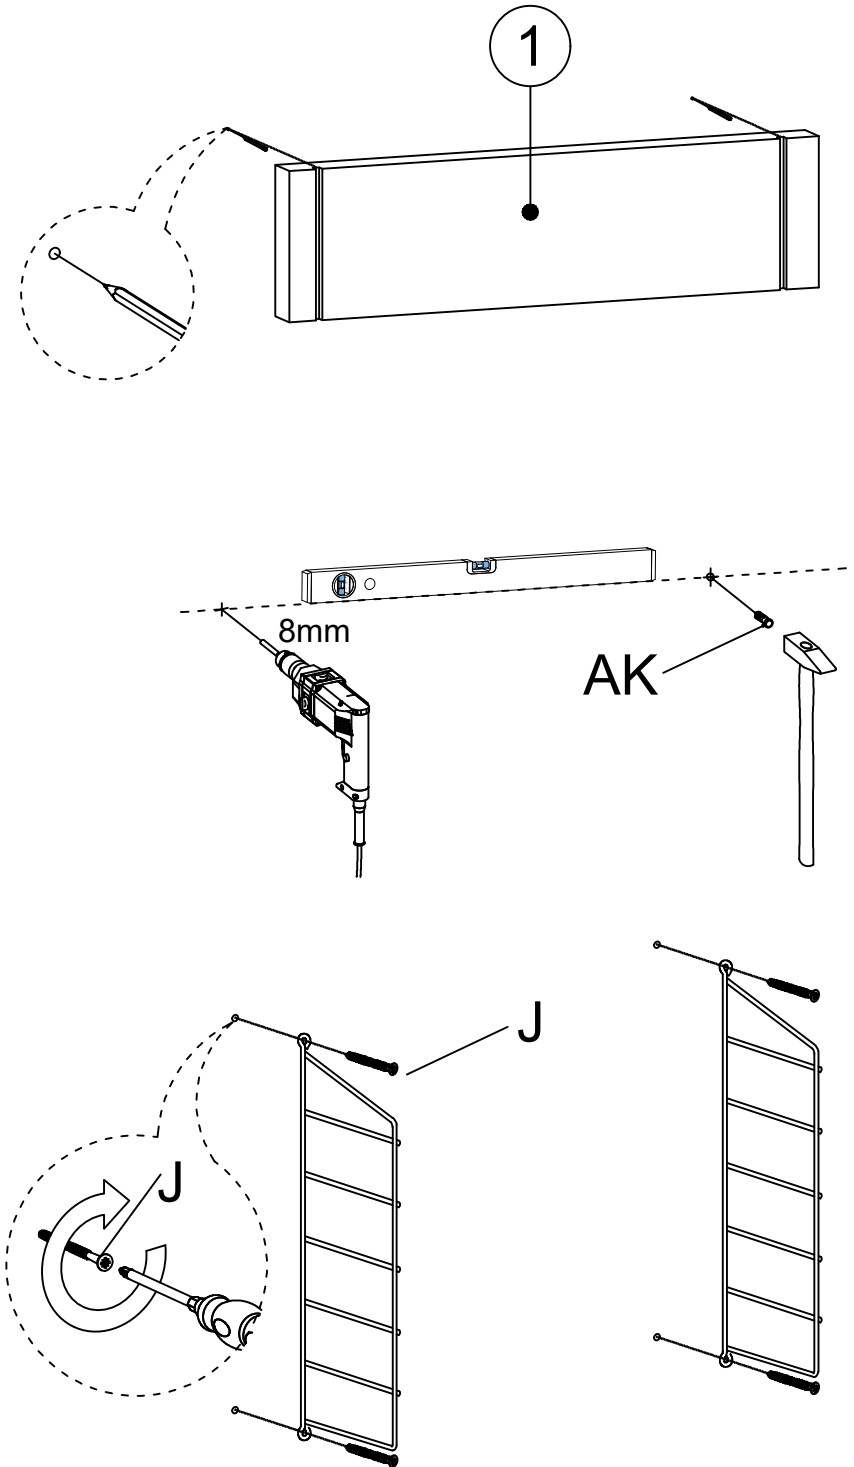

MATERIALS

	
X 4	X 4
J	AK
3 x 40 SCREW	WALL PLUG

ARMONİ					
NO	NAME	PIECE	NO	İSİM	ADET
1	WOODEN SHELF	2 PC	1	AHŞAP RAF	2 ADET
2	WALL CONSOLE	2 PCS	2	DUVAR KONSOLU	2 ADET

ARMONI

DECORMET