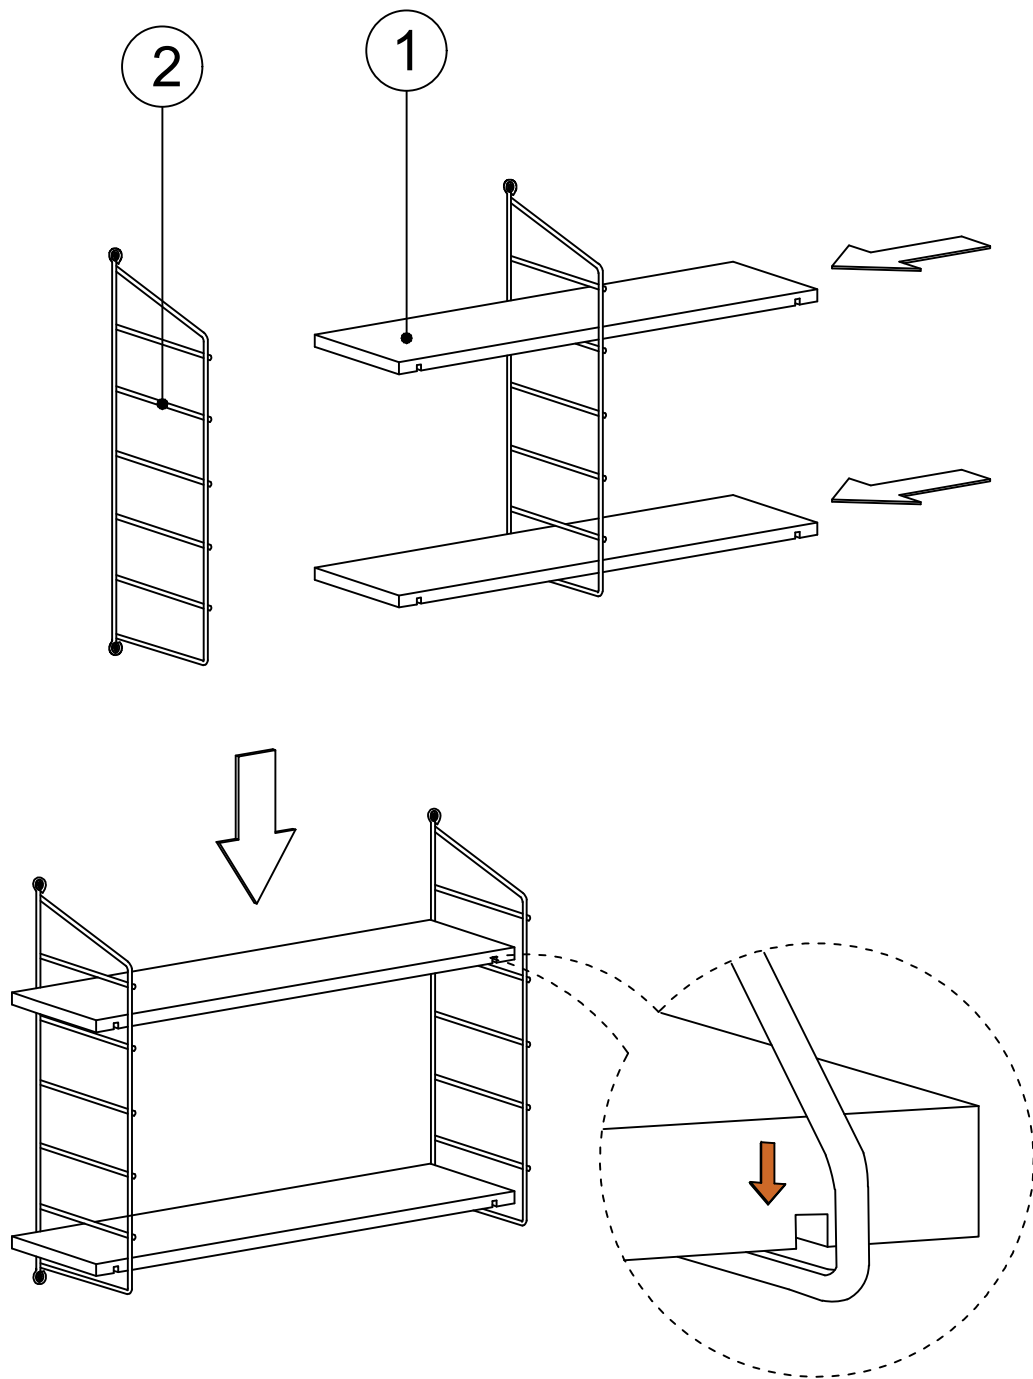

MATERIALS

	
X 4	X 4
J	AK
3 x 40 SCREW	WALL PLUG

ARMONİ					
NO	NAME	PIECE	NO	İSİM	ADET
1	WOODEN SHELF	2 PC	1	AHŞAP RAF	2 ADET
2	WALL CONSOLE	2 PCS	2	DUVAR KONSOLU	2 ADET

ARMONI

DECORMET