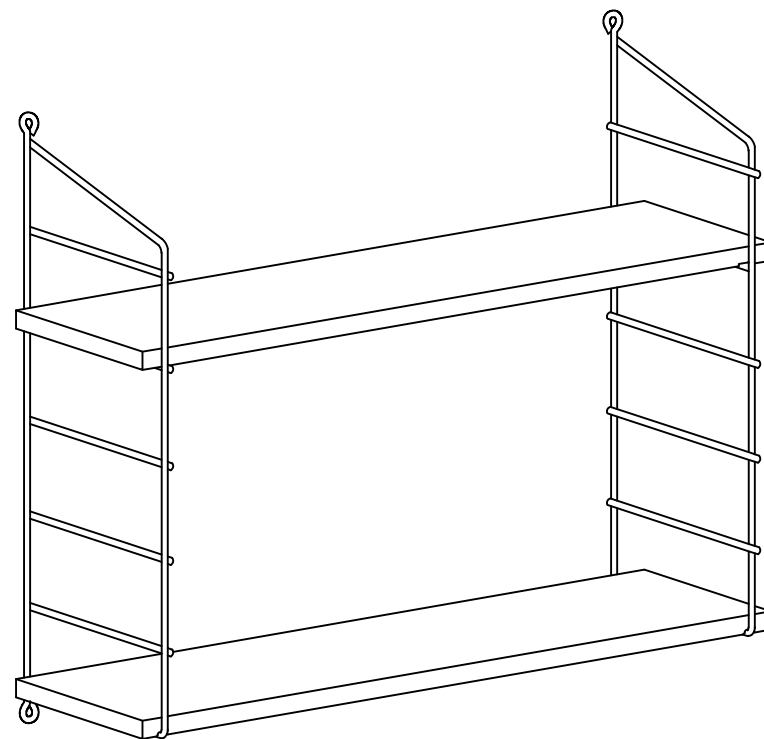

MATERIALS

	
X 4	X 4
J	AK
3 x 40 SCREW	WALL PLUG

ARMONİ					
NO	NAME	PIECE	NO	İSİM	ADET
1	WOODEN SHELF	2 PC	1	AHŞAP RAF	2 ADET
2	WALL CONSOLE	2 PCS	2	DUVAR KONSOLU	2 ADET

ARMONI

DECORMET